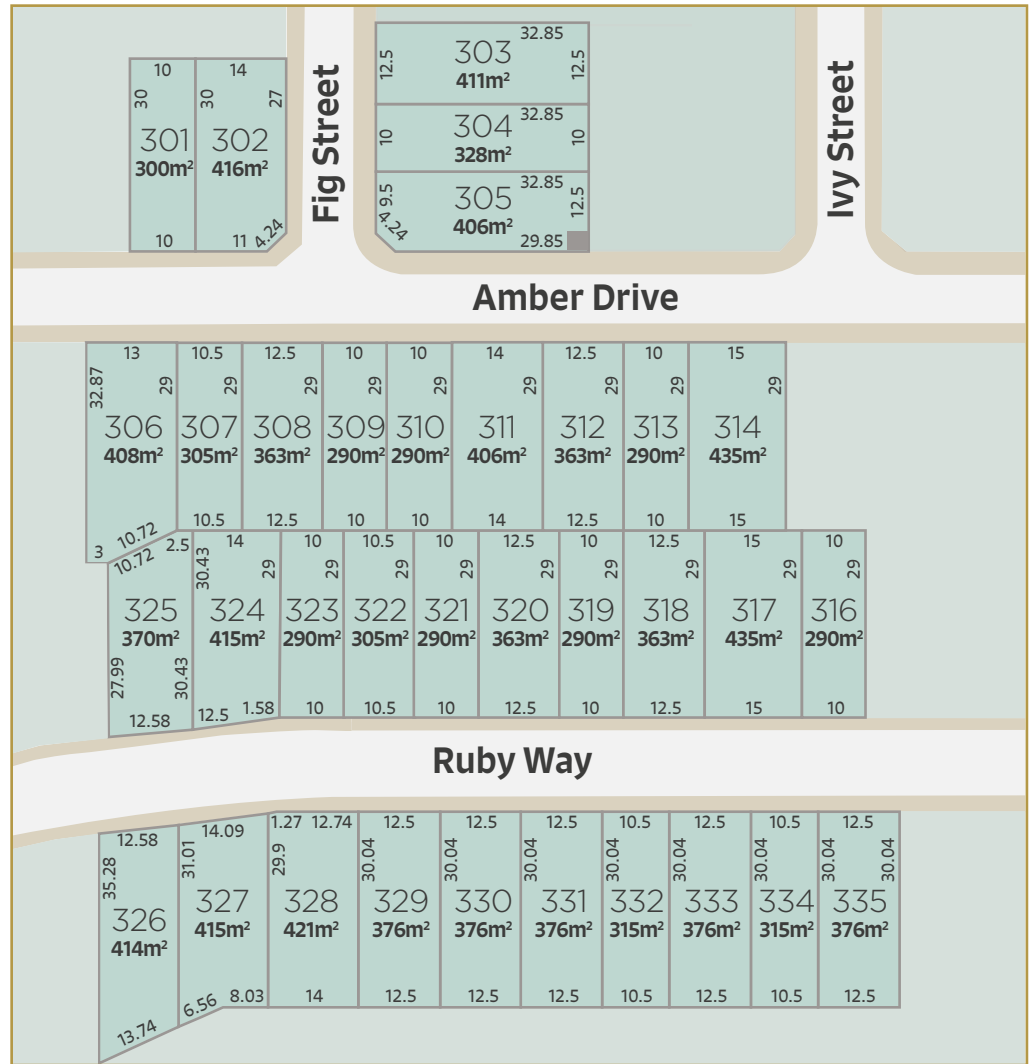

STAGE 3 RUBY RELEASE

A premium estate and a world of its own,
Emerald Way is one of the most desired
living locations in the stunning Adelaide Hills.

EMERALD WAY — MT BARKER

STAGE 3 — RUBY RELEASE

AREA MAP

LIVING OPTIONS

10-12.5m wide
allotments
(Villa / Super Villa)

14-15m wide
allotments
(Courtyard)

KEY

- Transformer
- Future Release